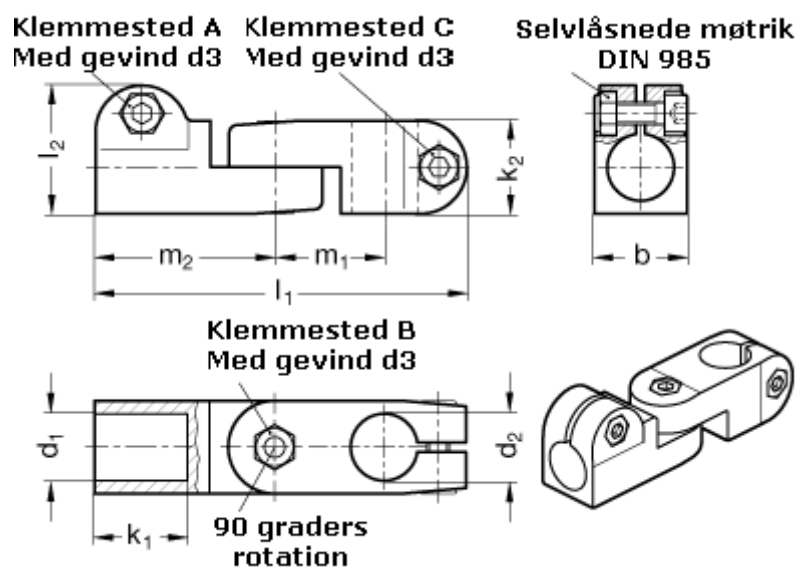

Article number: 20283B14B142BL
Description: E+G swivel clamp
GN283-B14-B14-2-BL

Measures

$b = 25$	$m_1 = 29.5$
$d_1 = B14$	$m_2 = 48.5$
$d_2 = B14$	
$d_3 = M 6$	
$k_1 = 25$	
$k_2 = 25$	
$l_1 = 100$	
$l_2 = 34.5$	